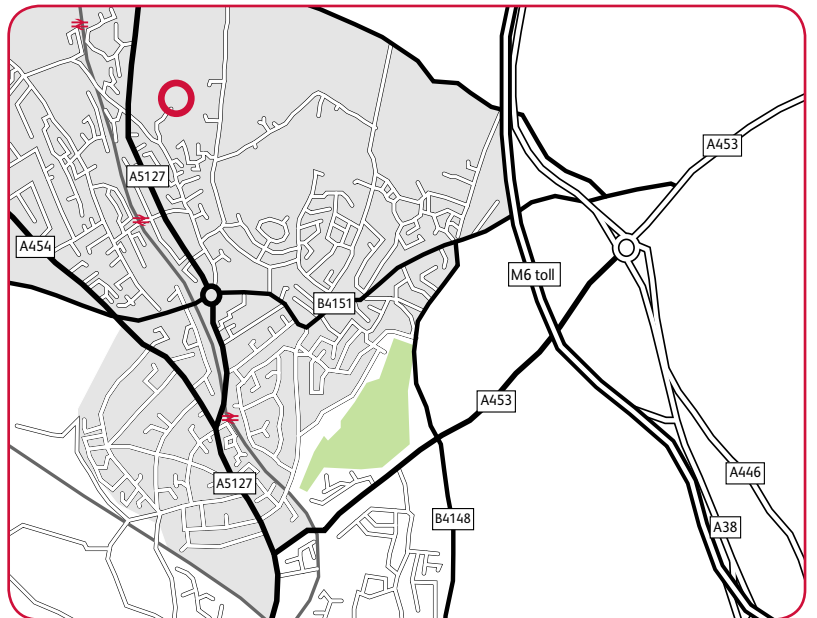

Directions

From the M6 toll motorway take the A38 exit and head north for 2 miles to the roundabout. Take the first exit left on the A453 Tamworth Road. After about 3 miles at the T-junction turn right on to the A5127 Lichfield Road.

After about 1 mile at the roundabout take the second exit staying on the A5127 Lichfield Road. After about 1.5 miles, immediately after the BMW dealership turn sharp right in to Hill Village Road. The Arqiva access road is a sharp left turn after about 0.25 mile.

The access road is single track and open to the general public, so please take care in both directions.

Please note that using this postcode in sat navs may take you to the wrong side of the site. Please use Hill Village Road in your sat nav instead or the postcode: B75 5JN